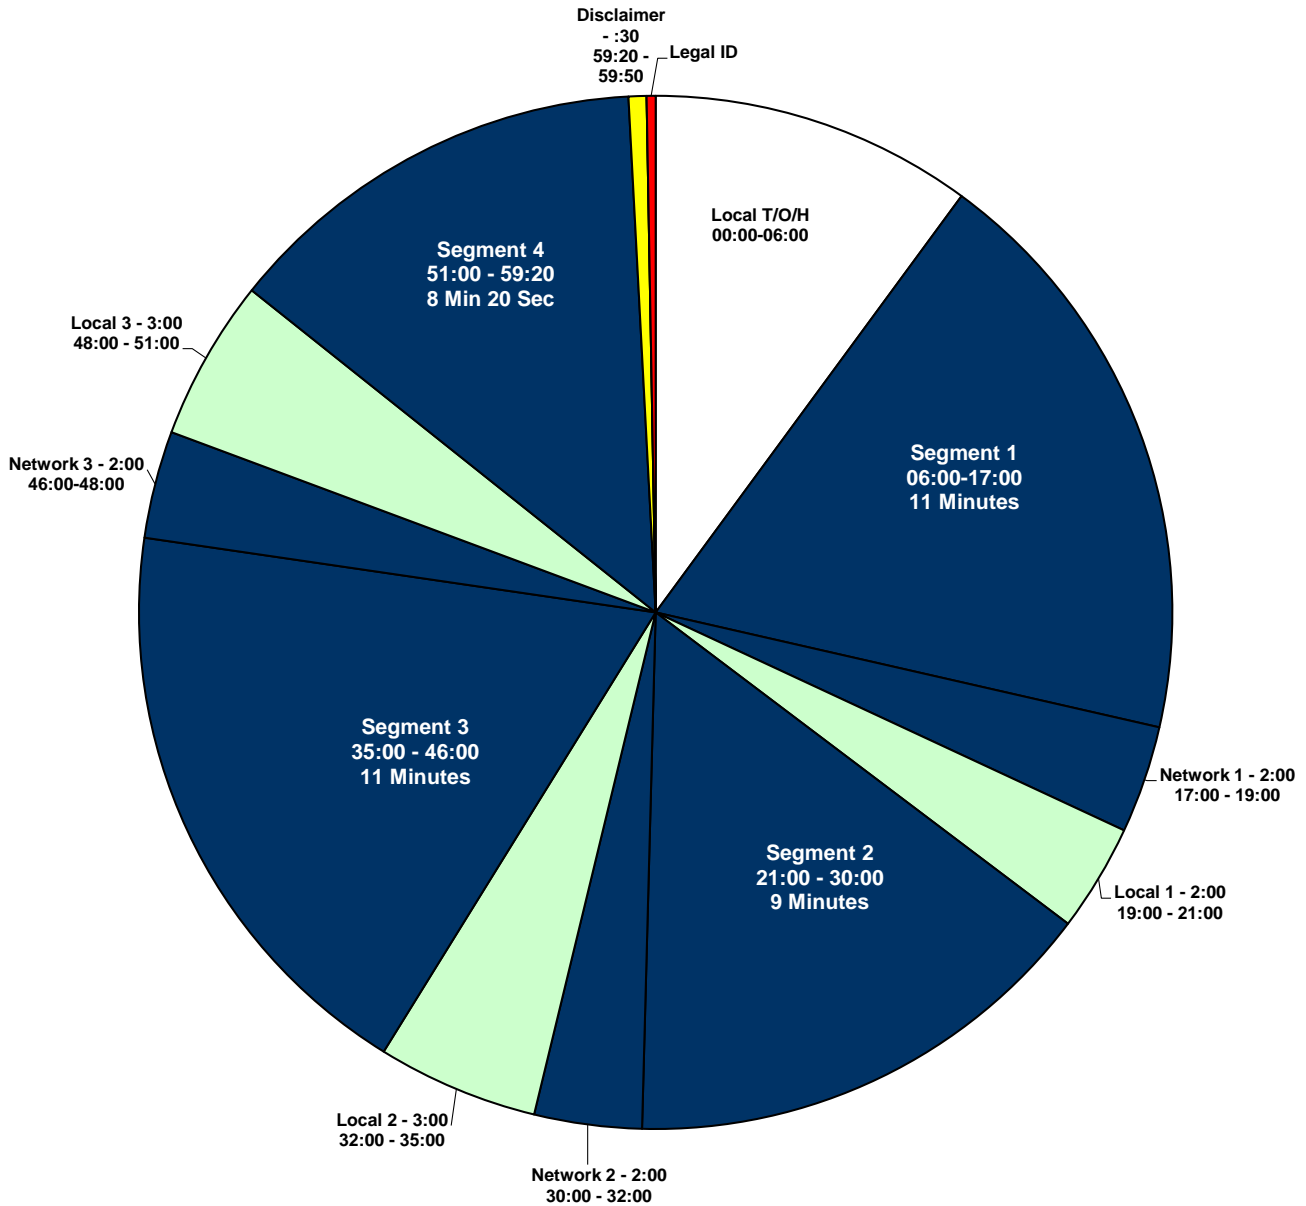

Executive Leaders Radio
XDS GAB2 (via WW1)
Program Clock
 Effective 5/30/2017

XDS System

Satellite provider: Westwood One
 Show Provider - GAB Radio
 Service: GAB2

No closure tones - hard breaks
 All show segments open with :15 bumper music