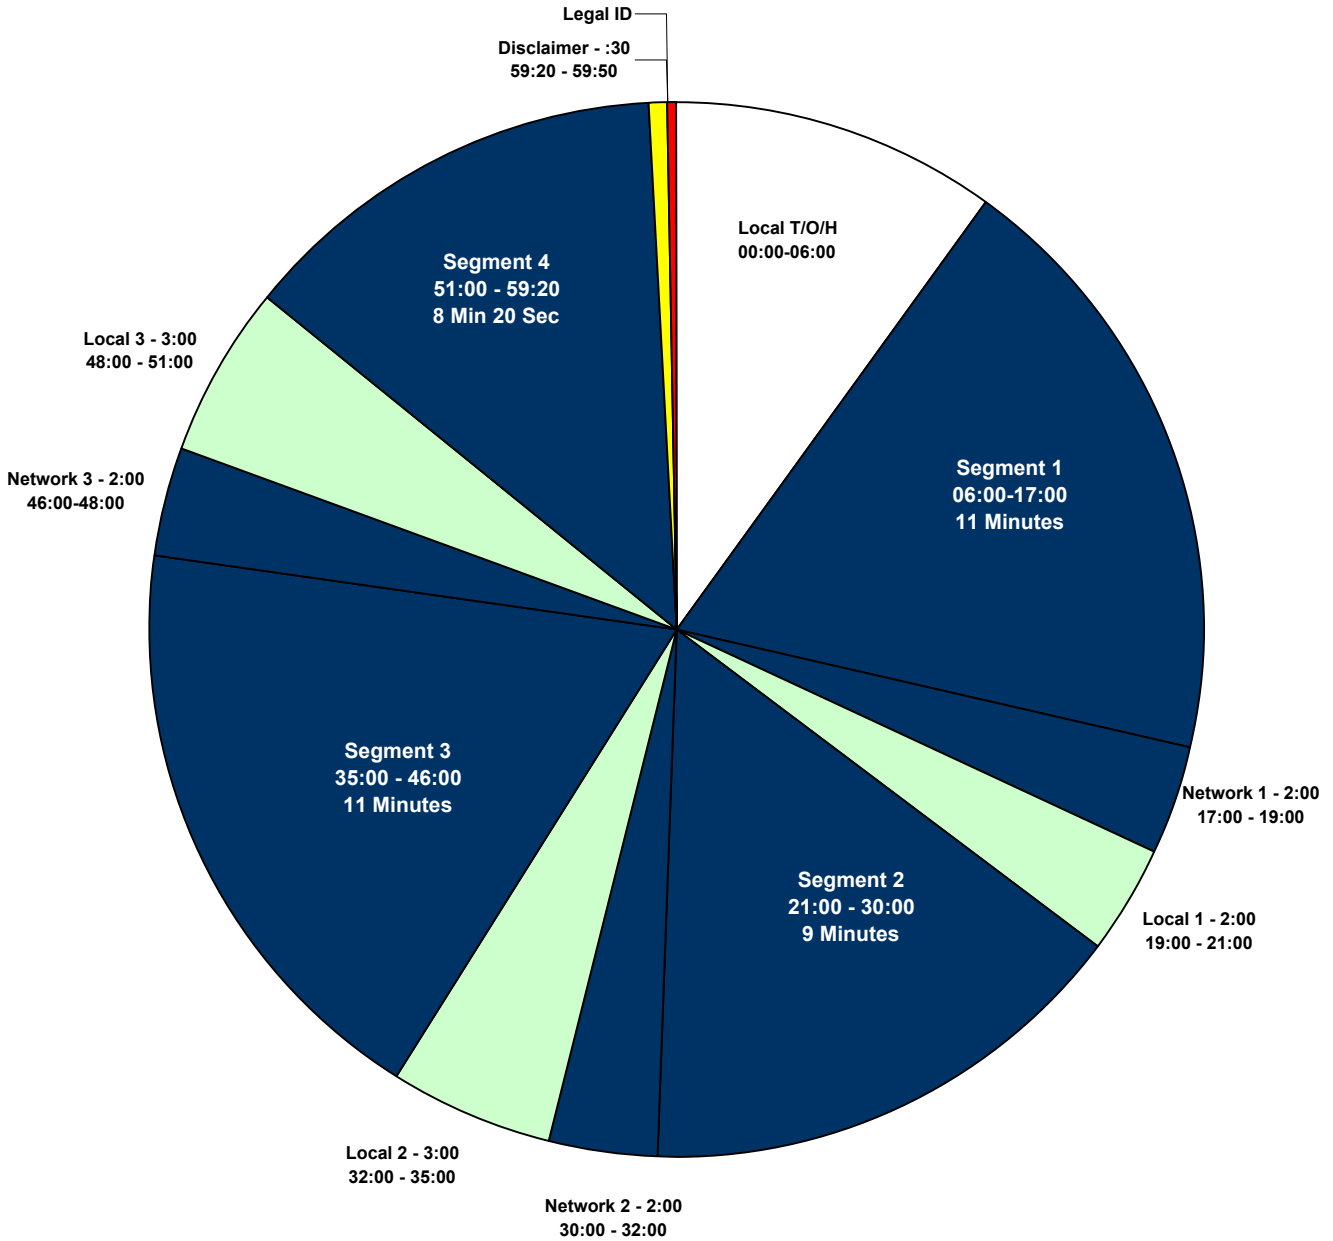

Fit, Positive and Confident with Gordon Anic XDS GAB1 (via WW1) Program Clock

XDS System

Satellite provider: Westwood One
 Show Provider - GAB Radio
 Service: GAB1

No closure tones - hard breaks
 All show segments open with :15 bumper music