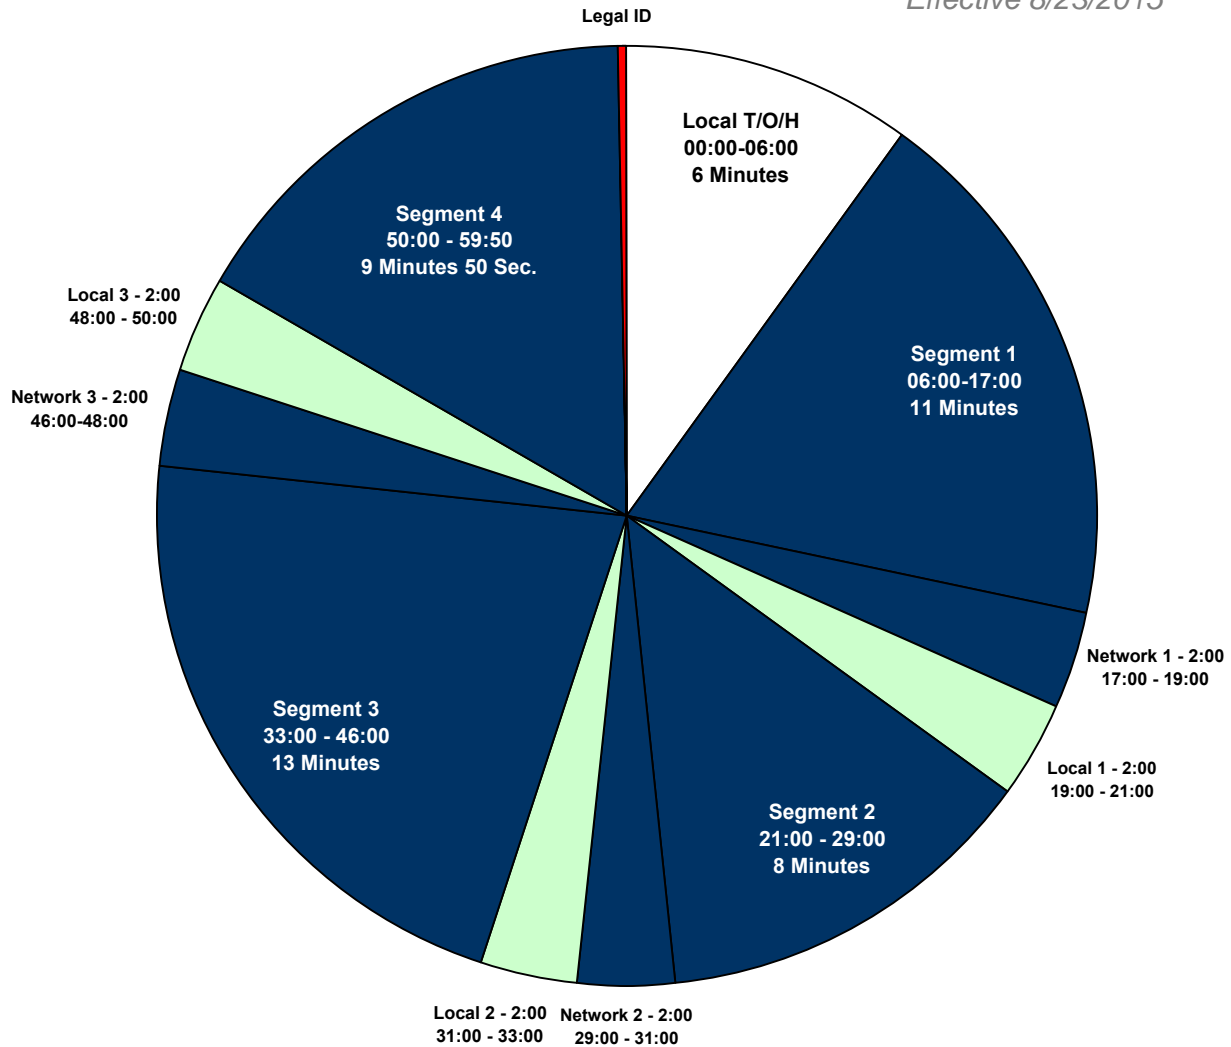

Garden Sense with Jos Roozen XDS GAB1 (via WW1)

Effective 8/23/2015

XDS System

Satellite provider: Westwood One
Show Provider - GAB Radio
Service: GAB1

All breaks are hard-hit.
All rejoins use :15 of bumper music.