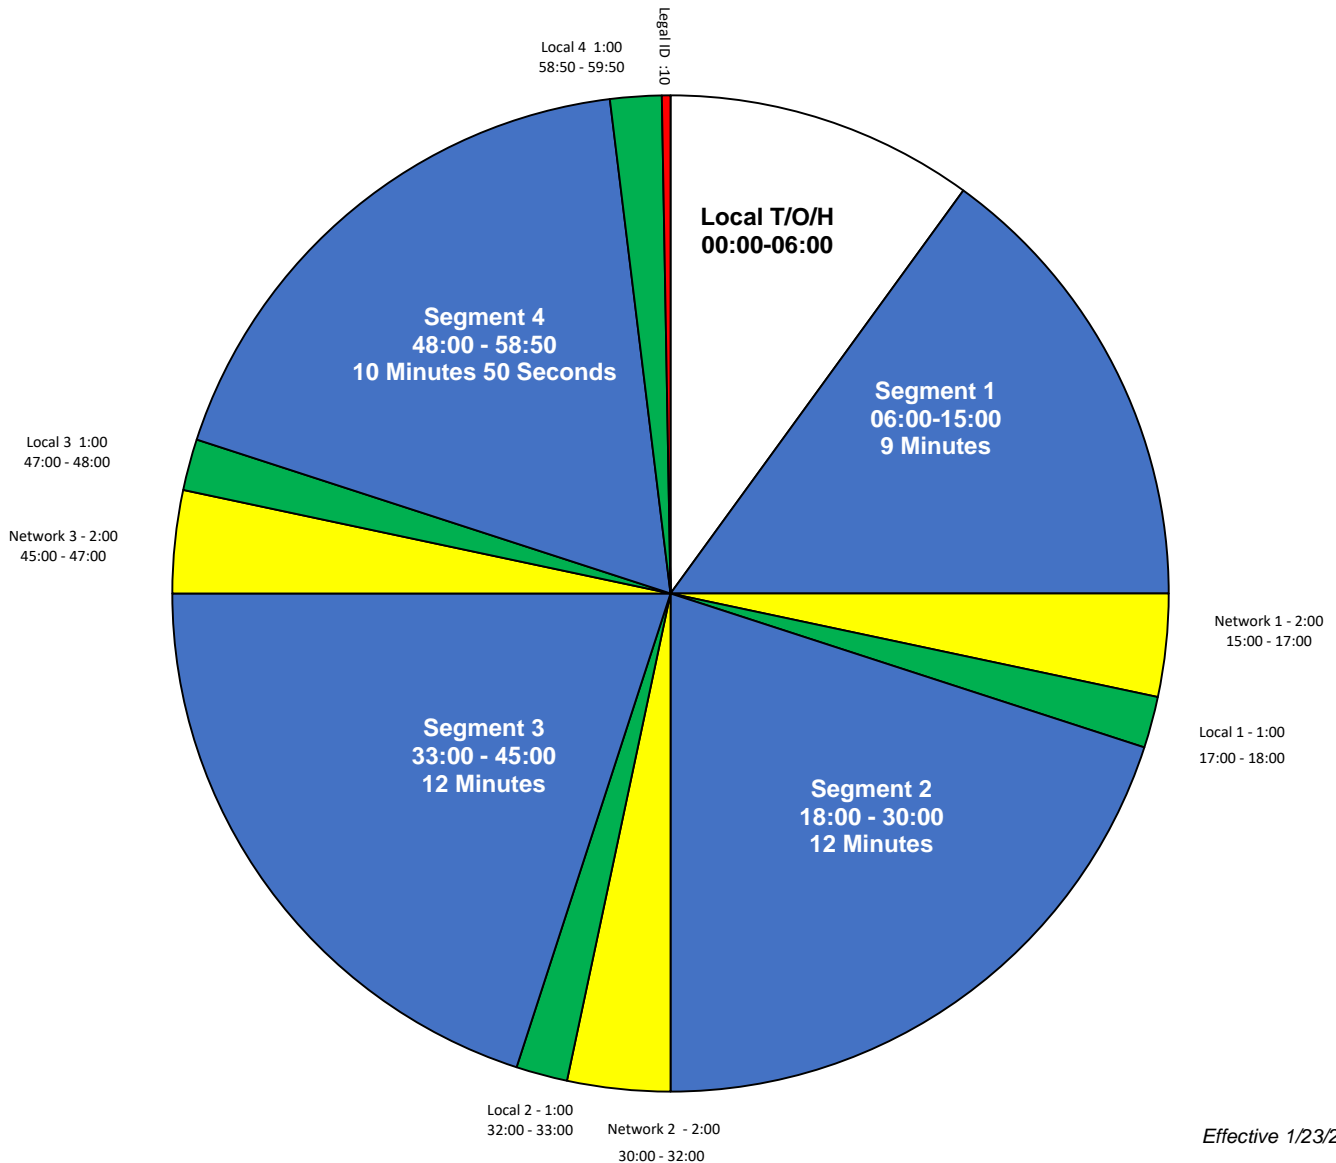

The Sports Circus National Program Clock XDS GAB1 (via WW1)

Effective 1/23/2018

Clock Notes:

All local breaks including T/O/H are covered;
T/O/H includes network spots from 03:00-06:00 for stations agreeing to clear that position;