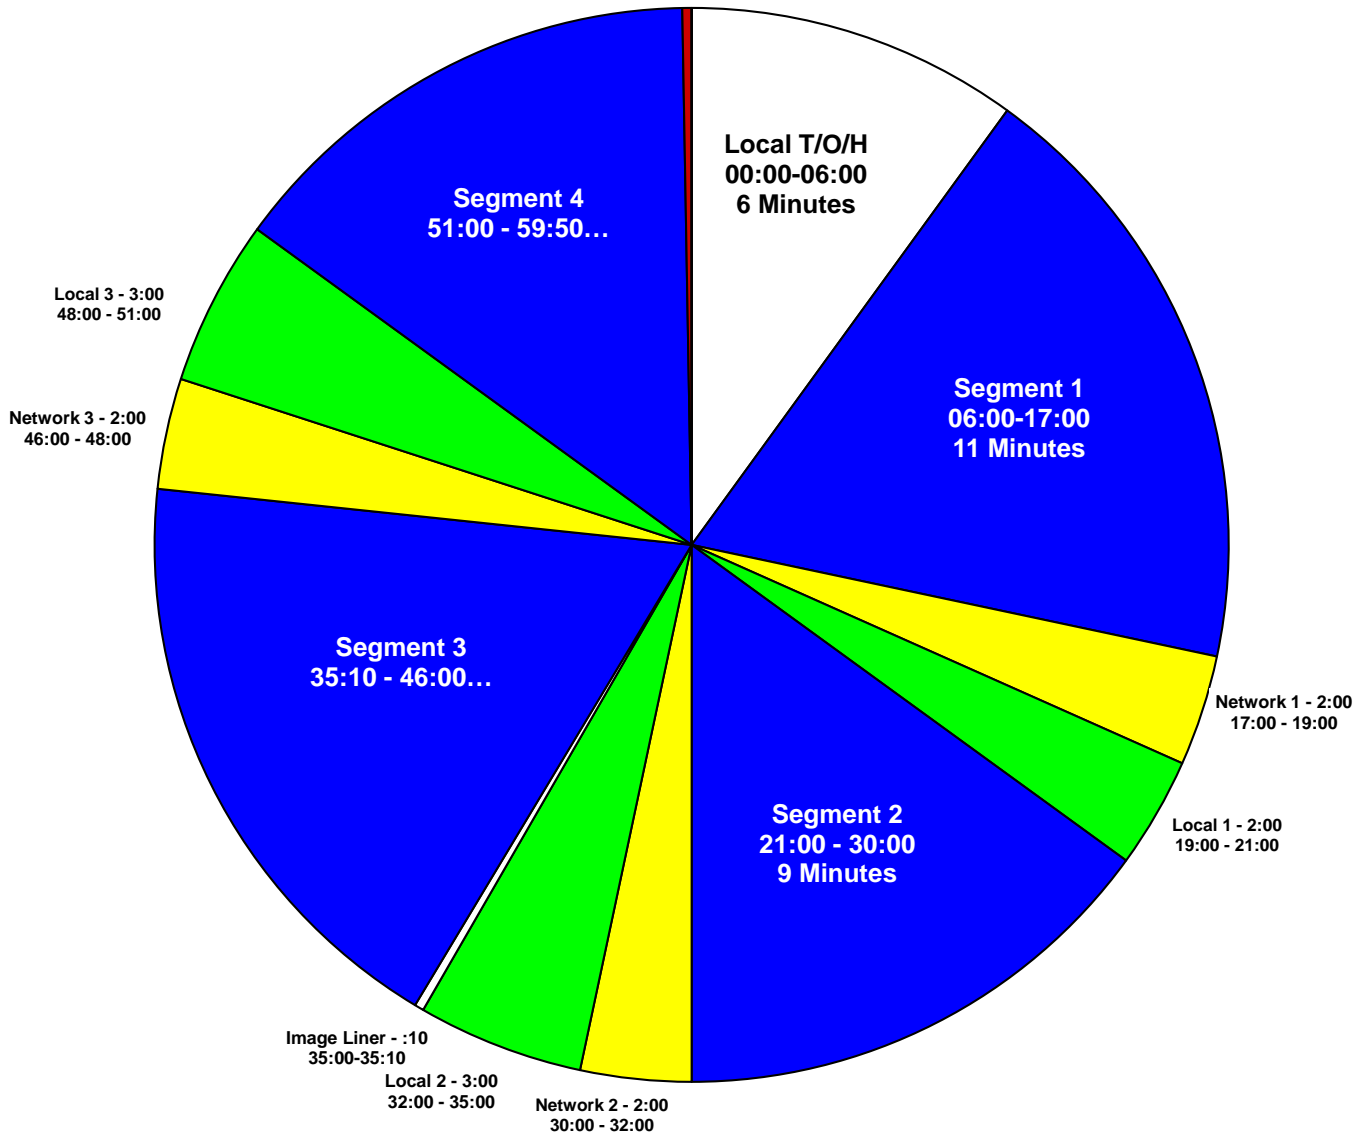

# The Del Walmsley Show

Mon-Fri 12pm-1pm EST

Westwood 1 Satellite

GAB2 - Netcues U43

### XDS System

Satellite provider: Westwood One  
 Show Provider - GAB Radio  
 Service: GAB2  
 Netcues: U43