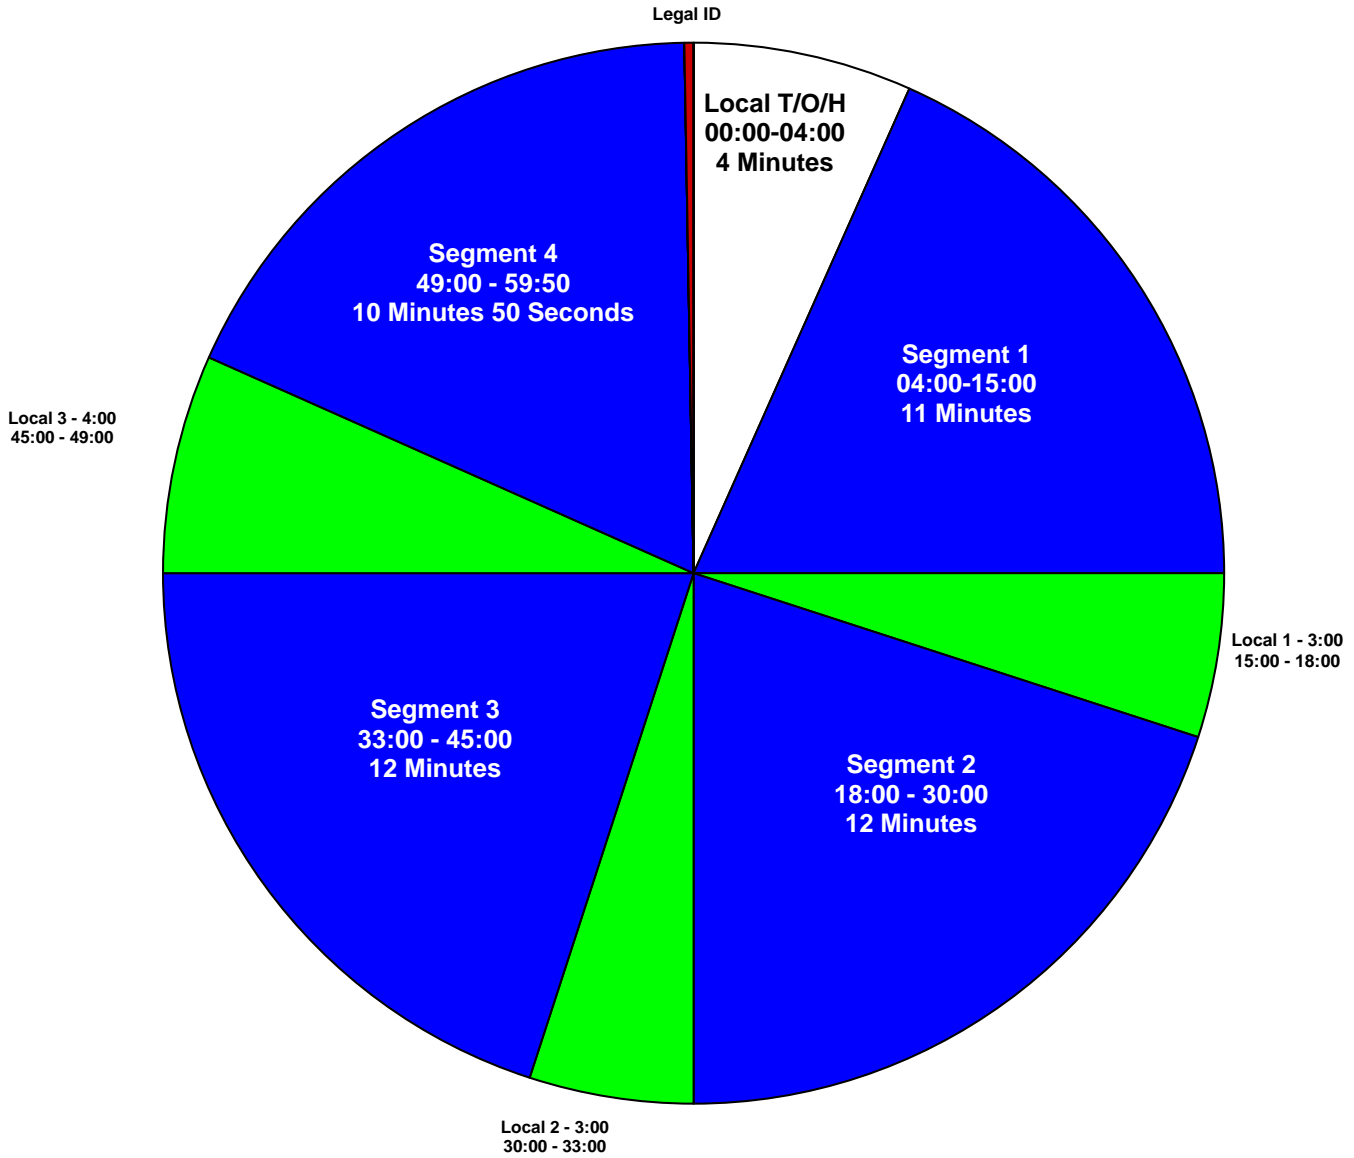

**Lifestyles Unlimited
WBAP AM/Dallas
Sunday 11am - 12pm EST
Westwood 1 Satellite
GAB2 - Netcues U43**

XDS System

Satellite provider: Westwood One
Show Provider - GAB Radio
Service: GAB2
Netcues: U43

Technical Support