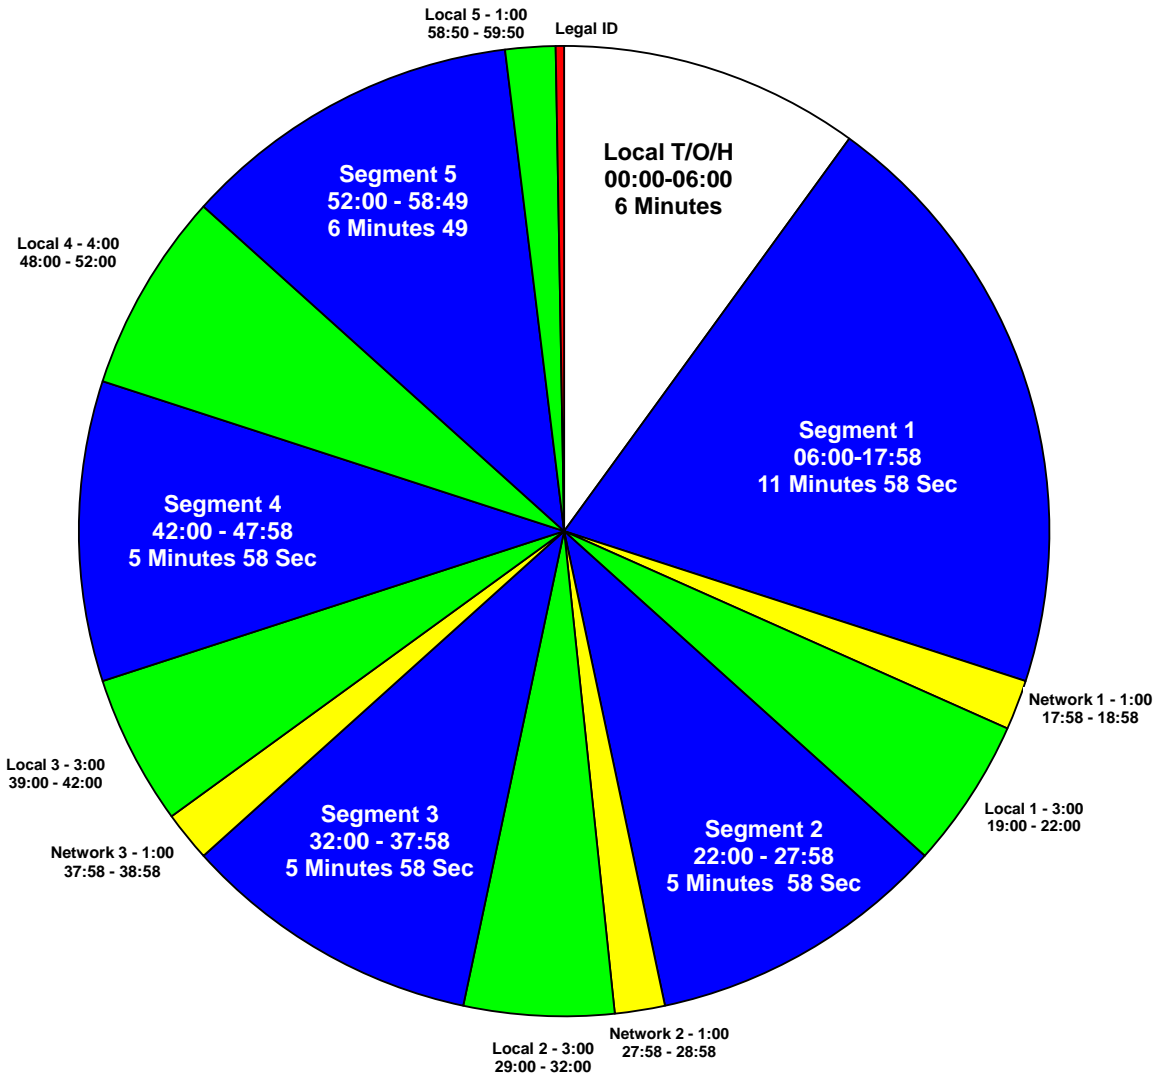

Lifestyles Unlimited
Weekdays 1:00PM - 2:00PM EST
Saturdays 5:00PM - 6:00PM EST
Sundays 10:00AM - 11:00AM & 1:00PM-2:00PM EST
Westwood 1 Satellite
GAB2 - Netcues U43
GAB HOTLINE: 772-770-9000

XDS System