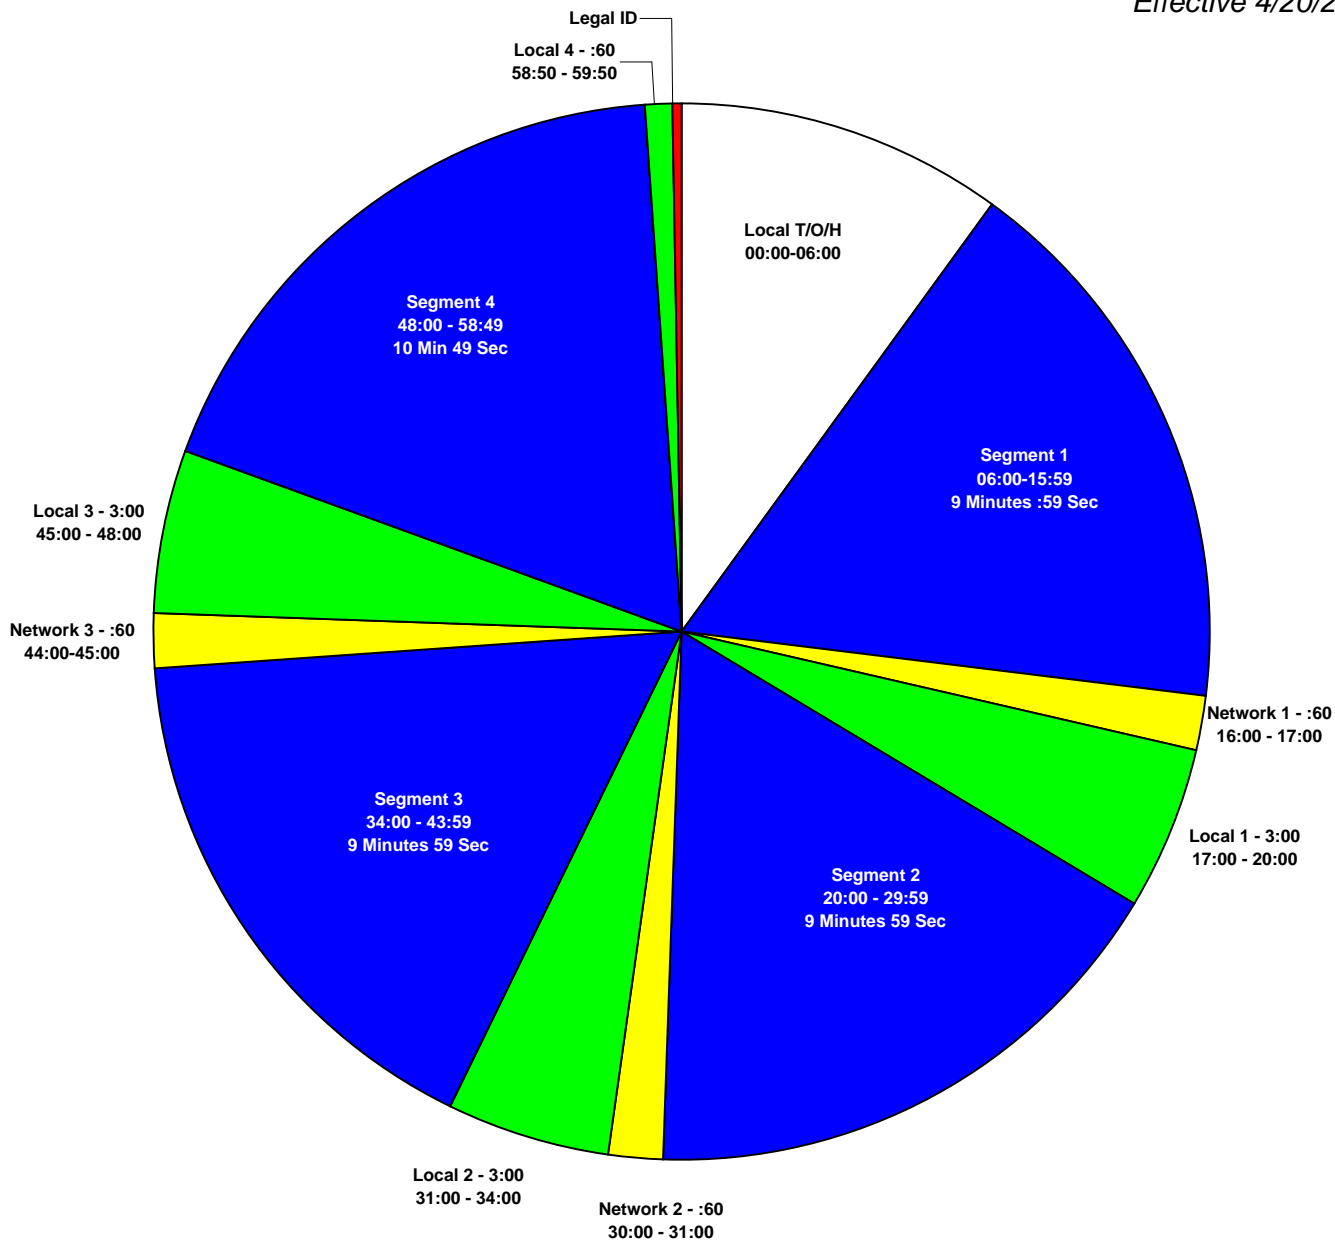

Index Investing Radio Show with Ron DeLegge Sunday 11:00 AM - 12:00 PM EST XDS GAB1 (via WW1)

Effective 4/20/2015

XDS System

Satellite provider: Westwood One
 Show Provider - GAB Radio
 Service: GAB1

Break Relay triggers each local break.