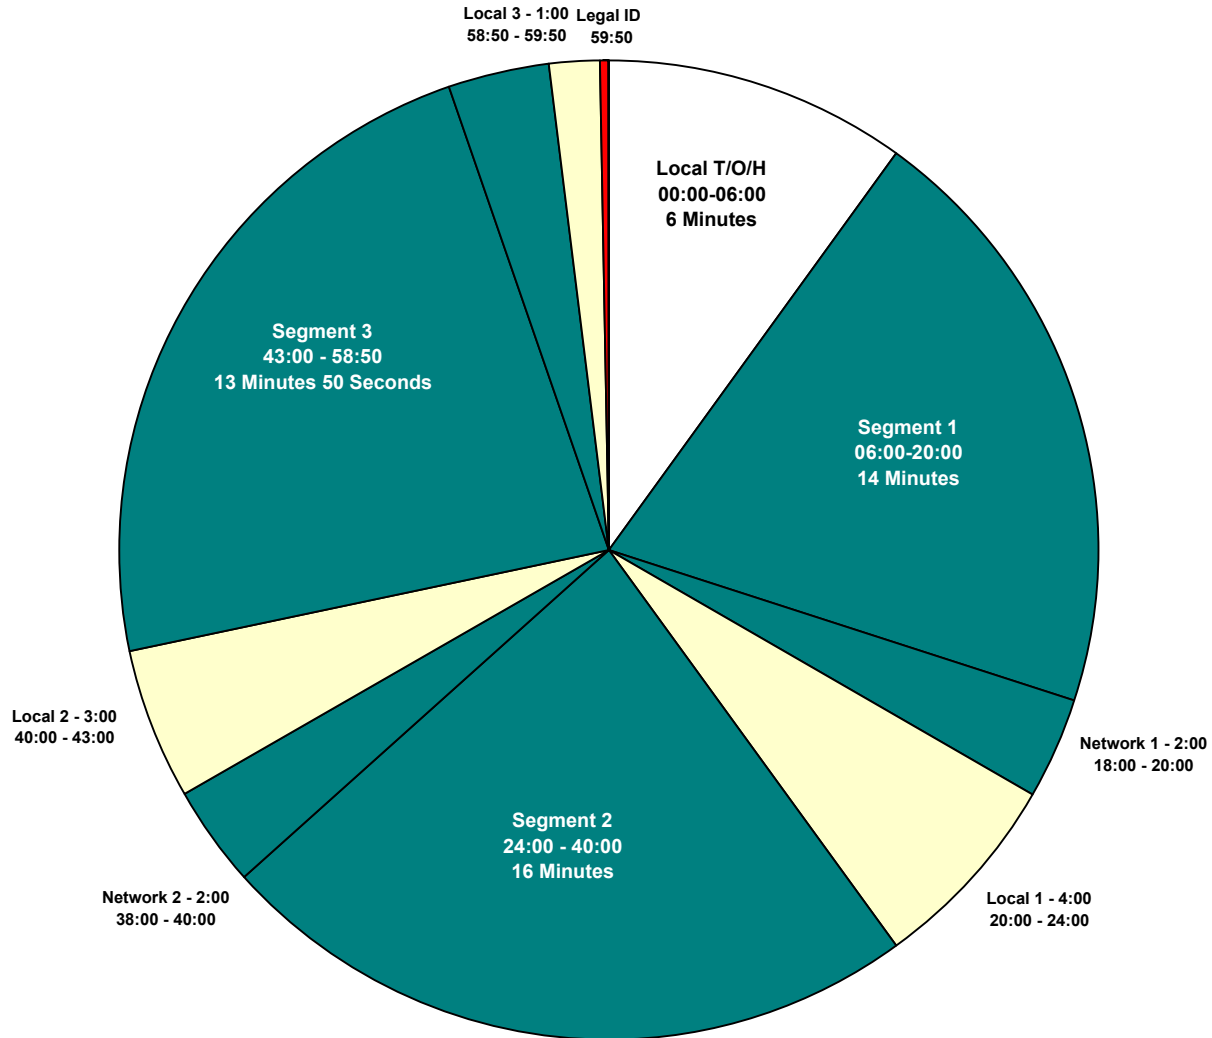

THE KATE DALLEY SHOW

national program clock

Effective 1/2/2017

XDS System

Satellite provider: Westwood One
 Show Distributor - GAB Radio Network
 Service: GAB1
 Show listing: Kate Dalley Show
 All breaks are hard-hit.
 All rejoins use :15 of bumper music; :10 local rejoin bed suggested