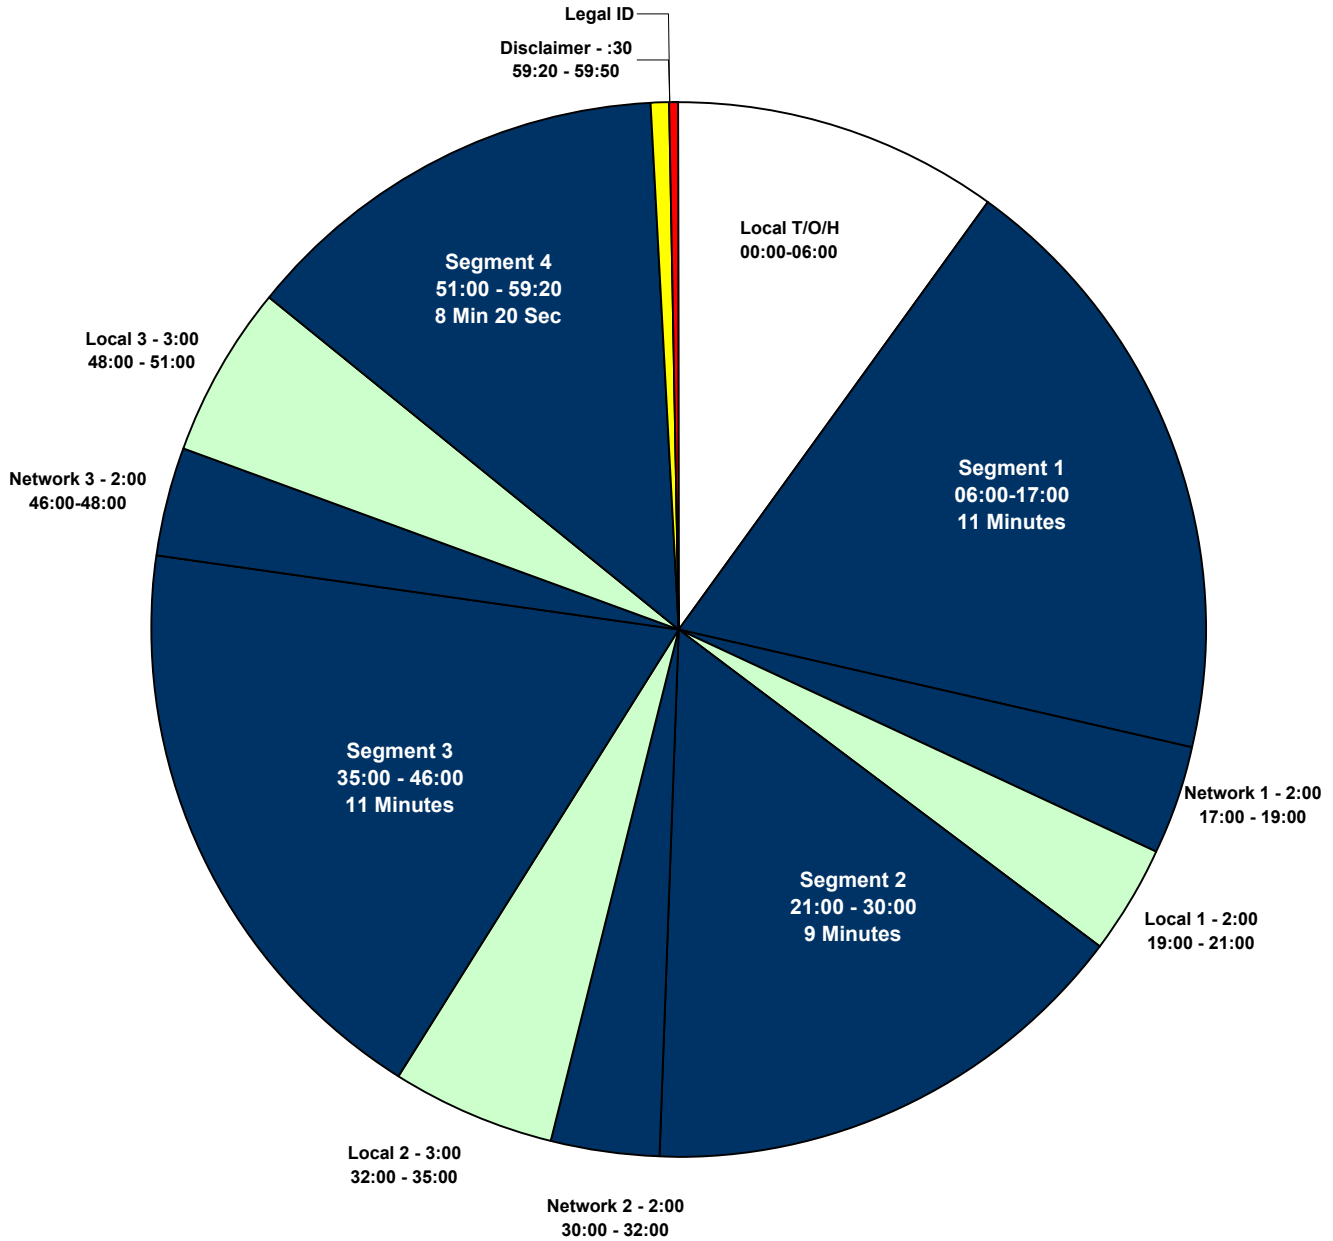

The Rabbi and The Reverend XDS GAB1 (via WW1) Program Clock

XDS System

Satellite provider: Westwood One
 Show Provider - GAB Radio
 Service: GAB1

No closure tones - hard breaks
 All show segments open with :15 bumper music