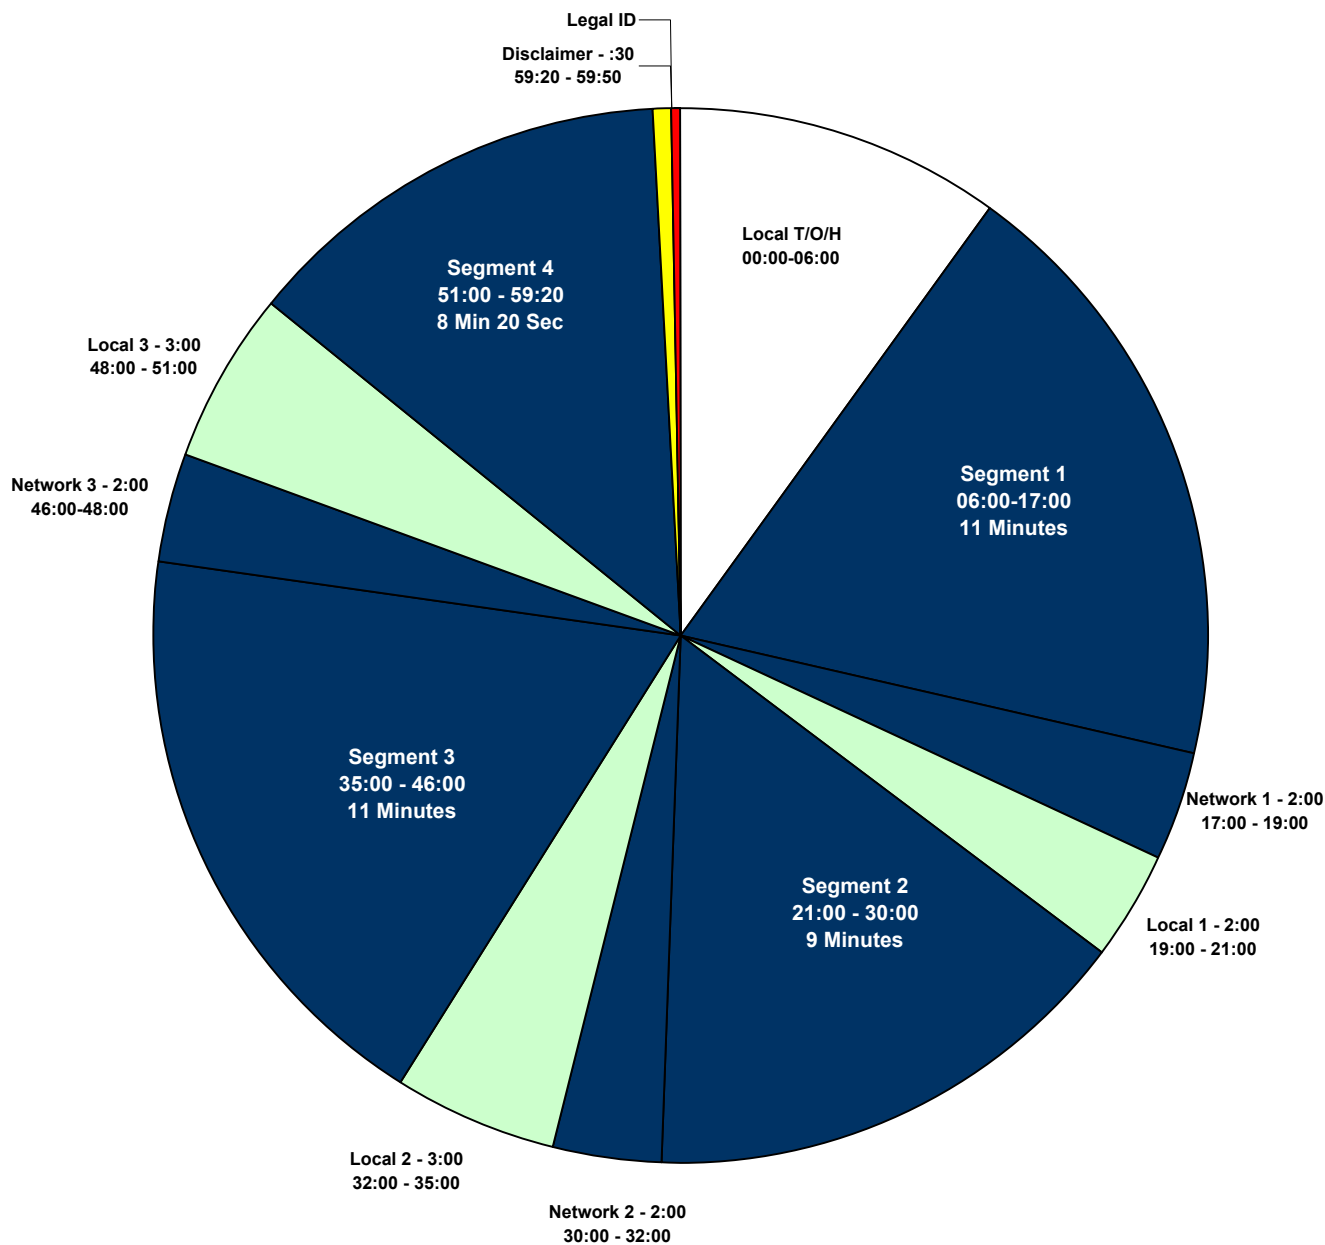

Talkin' Pets with Jon Patch

XDS GAB1 (via WW1)

Program Clock

XDS System

Satellite provider: Westwood One
 Show Provider - GAB Radio
 Service: GAB1

No closure tones - hard breaks
 All show segments open with :15 bumper music