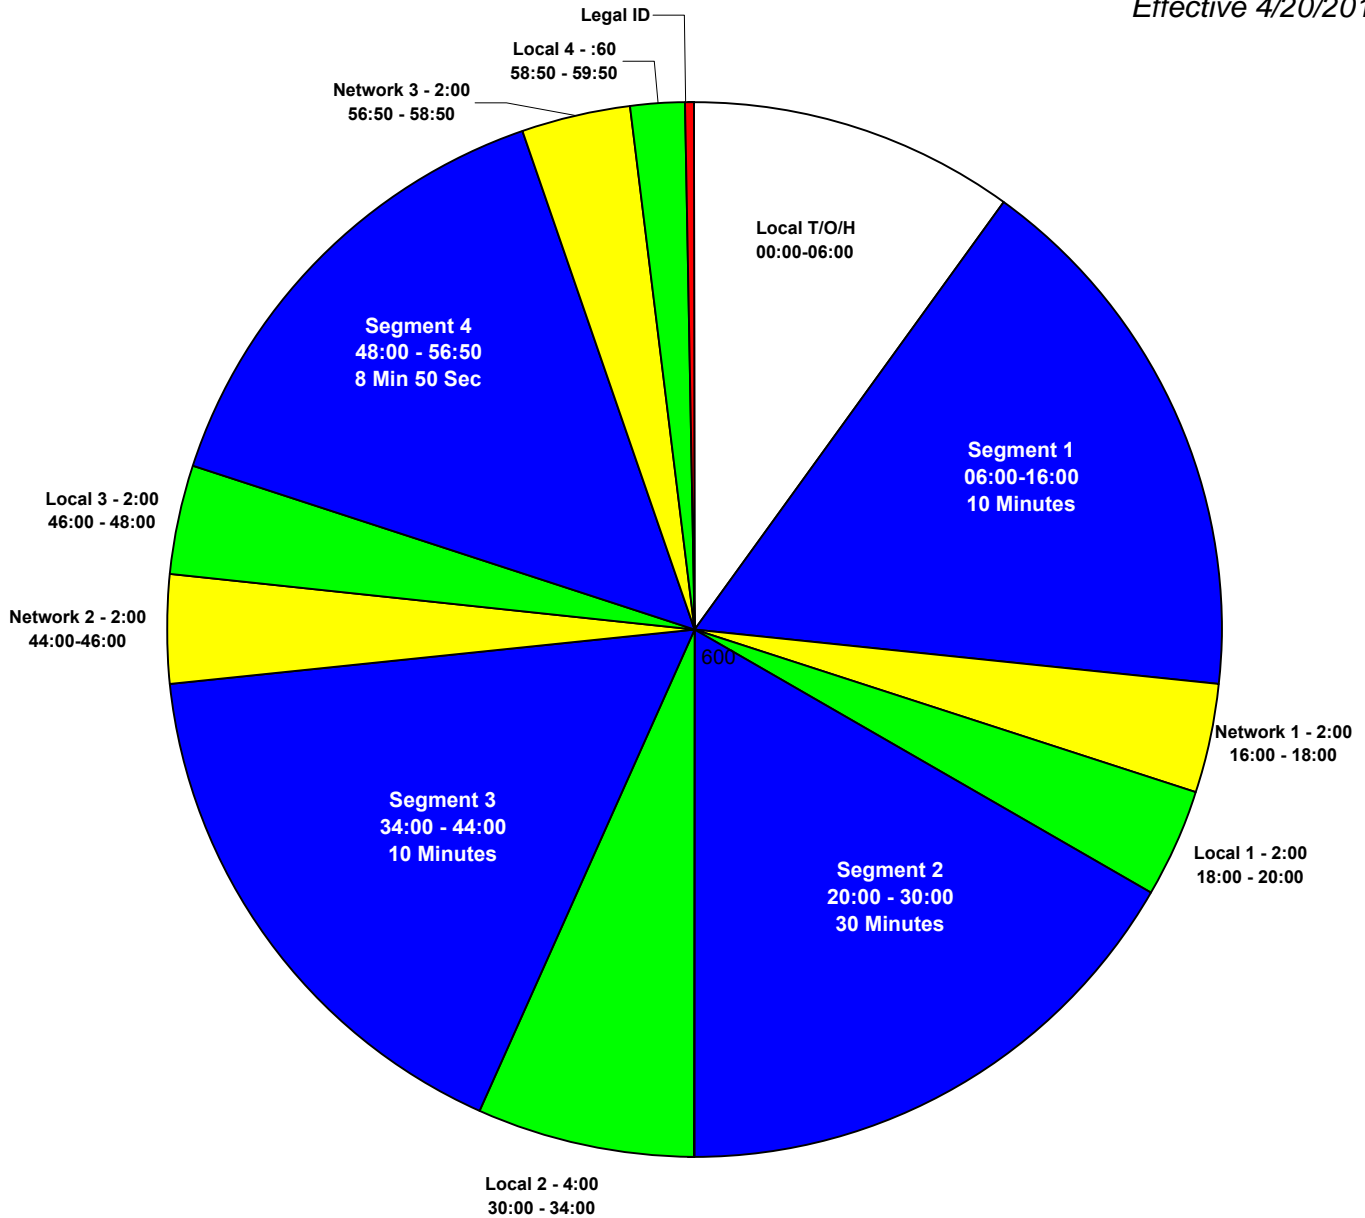

YOU THE OWNER'S MANUAL Radio Show

**Saturdays 5:00 PM - 7:00 PM EST
XDS GAB1 (via WW1)**

Effective 4/20/2015

XDS System

Satellite provider: Westwood One
Show Provider - GAB Radio
Service: GAB1

Local Relay Trigger at all local breaks
All times hard hit.
All show segments open with :10 bumper music